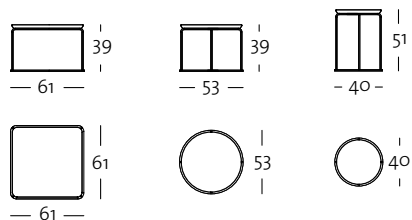

Information

/ The table is not designed to take the full weight of a person's body, and is therefore not suitable for sitting or standing on.

Frame and table top versions

Frame colour	Frame colour	Frame colour	Table top	Table top	Table top
Jet black RAL 9005	Telegrey 4 RAL 7047	Pearl gold RAL 1036	Oak dark H65	Oak natural H98	stone „Blanco“
					

Overview of range

Front view / Top view

freistil 151

Coffee table: \varnothing 40 cm
Table top colour: Oak dark H65
Frame colour: Jet black RAL 9005

Coffee table: \varnothing 53 cm
Table top colour: Oak natural H98
Frame colour: Telegrey 4 RAL 7047

Coffee table: \varnothing 40 cm
Table top colour: stone „Blanco“
Frame colour: Pearl gold RAL 1036

Coffee table: 61 x 61 cm
Table top colour: Oak dark H65
Frame colour: Telegrey 4 RAL 7047

Coffee table: 61 x 61 cm
Table top colour: Oak natural H98
Frame colour: Jet black RAL 9005