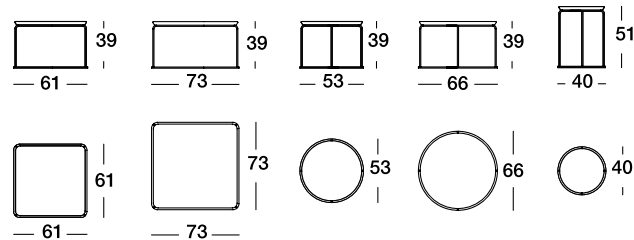

INFORMATION

- / The table is not designed to take the full weight of a person's body, and is therefore not suitable for sitting or standing on.

FRAME AND TABLE TOP VERSIONS

Frame colour	Frame colour	Table top	Table top	Table top
RAL 9005	RAL 7047	Oak brown stained	Oak natural	stone "Blanco"
Jet black	Telegrey 4			

OVERVIEW OF RANGE

Front view/Top view

Coffee table: ø 40 cm
Table top: Oak brown stained
Frame: RAL 9005 Jet black

Coffee table: ø 53 cm
Table top: Oak natural
Frame: RAL 7047 Telegrey 4

Coffee table: ø 40 cm
Table top: stone "Blanco"
Frame: RAL 7047 Telegrey 4

Coffee table: 61 x 61 cm
Table top: Oak brown stained
Frame: RAL 7047 Telegrey 4

Coffee table: 61 x 61 cm
Table top: Oak natural
Frame: RAL 9005 Jet black