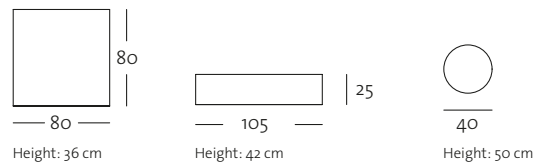

Coffee table: 80 x 80 cm, height: 36 cm and
105 x 25 cm, height: 42 cm
Table top: Parsol glass
Frame: Jet black RAL 9005

INFORMATION

- The table is not designed to take the full weight of a person's body,
and is therefore not suitable for sitting or standing on.

Coffee table: 80 x 80 cm
Height: 36 cm
Table top and Frame: Patina

OVERVIEW OF RANGE

Top view

Coffee table: 105 x 25 cm
Height: 42 cm
Table top: Parsol glass
Frame: Patina