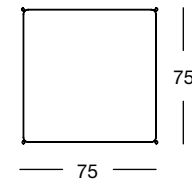

Coffee table 75 x 75 cm, height 35 cm

Coffee table 60 x 60 cm, height 40 cm

OVERVIEW OF RANGE

Top view/Front view

188-100

188-200

188-300

188-400