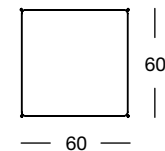

Coffee table 75 x 75 cm, height 35 cm

Coffee table 60 x 60 cm, height 40 cm

OVERVIEW OF RANGE

Top view/Front view

188-100

188-200

188-300

188-400