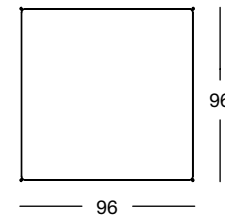

Coffee table 75 x 75 cm, height 35 cm

Coffee table 60 x 60 cm, height 40 cm

OVERVIEW OF RANGE

Top view/Front view

188-100

188-200

188-300

188-400