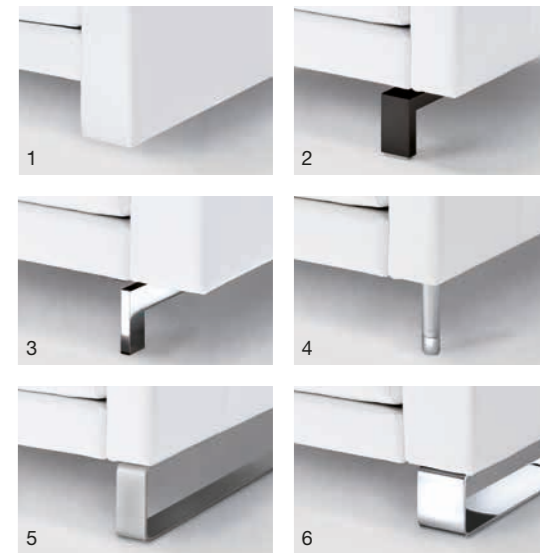

Die Fußvarianten

Stilvolle Fußteile in verschiedenen Ausführungen und Materialien runden das Sofa Rolf Benz VIDA optisch ab. Ob aus Holz oder Metall, ob Spange oder Kufe – die Füße sind optimal auf die unterschiedlichen Armlehnen und auf Ihren Geschmack abgestimmt.

1. 1 Seitenteil bis Boden
2. 2 Holzspange in Eiche, Nussbaum oder Ulme
3. 3 Metallspange, perlmatte oder glänzend
4. 4 Metallfuß rund
5. 5 Kufe, perlmatte oder glänzend (Seitenteil schmal)
6. 6 Kufe, perlmatte oder glänzend (Seitenteil breit)

The legs

Stylish legs in various designs and finishes complete the look of your sofa Rolf Benz VIDA. Whether they are made of wood or metal, whether in the form of a brace or a skid, the legs are perfectly coordinated with the various armrests and can be chosen to suit your taste.

1. 1 Side element down to floor
2. 2 Wood arch in oak, walnut or elm
3. 3 Metal arch, matte pearl or gloss
4. 4 Round metal leg
5. 5 Runner, matte pearl or gloss (narrow side element)
6. 6 Runner, matte pearl or gloss (wide side element)

Das Zubehör

Komplettiert wird die Sofakollektion Rolf Benz VIDA durch eine Polsterbank, Hocker und Kopfstütze.

1. 1 Polsterbank: Maße: 102 x 60 x 42 cm. Fußvariante wählbar
2. 2 Hocker: Maße: 60 x 60 x 42 cm. Fußvariante wählbar
3. 3 Kopfstütze verstellbar. Maße: 63 x 23 cm