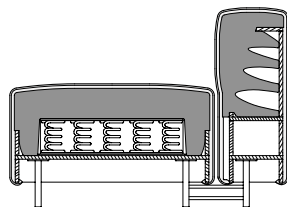

## TECHNICAL DESIGN

- / Wooden inner frame
  - / Spring system: coil spring unit
  - / Seat upholstery in cold moulded polyurethane foam, density " > 50 kg/m<sup>3</sup>
  - / With a removable cover made of double sided laminated fleece; 100 % polyester
  - / Back upholstery in cold moulded polyurethane foam, density " > 50 kg/m<sup>3</sup>
  - / Steel single foot with predrilled holes for the connectors
  - / The legs from the Freistil leg collection cannot be used here
- The volume weight details may vary within a tolerance range of 10 %