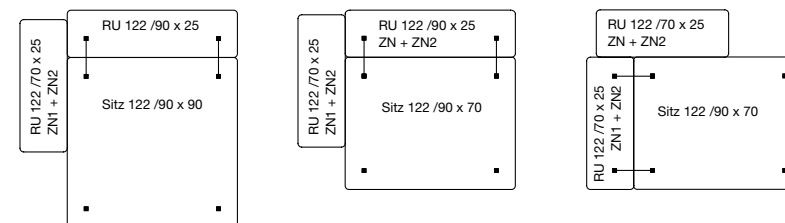

High-quality, casual upholstery that forms waves/leaves indentations that are typical of the material.

During planning, certain seat and backrest combinations are not possible see the overview: