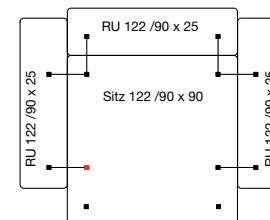

Each 122/90x90 seat and RU 122/70x25 backrest is supplied with an additional leg. This is required for many placements, but not all. If a 122/90x90 seat is combined with three 122/90x25 backrests, another additional leg must be ordered.