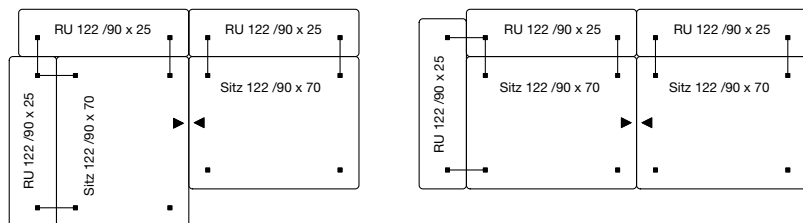

Design: freistil Design

ECHT
live repair recycle

SAMPLE COMBINATION OF BUNDLE ELEMENTS

Bundle 1

Bundle elements

2x SITZ 122/90 x 70
3x RU 122/90 x 25

Recommended cushions

2x RUK 122/62 x 62